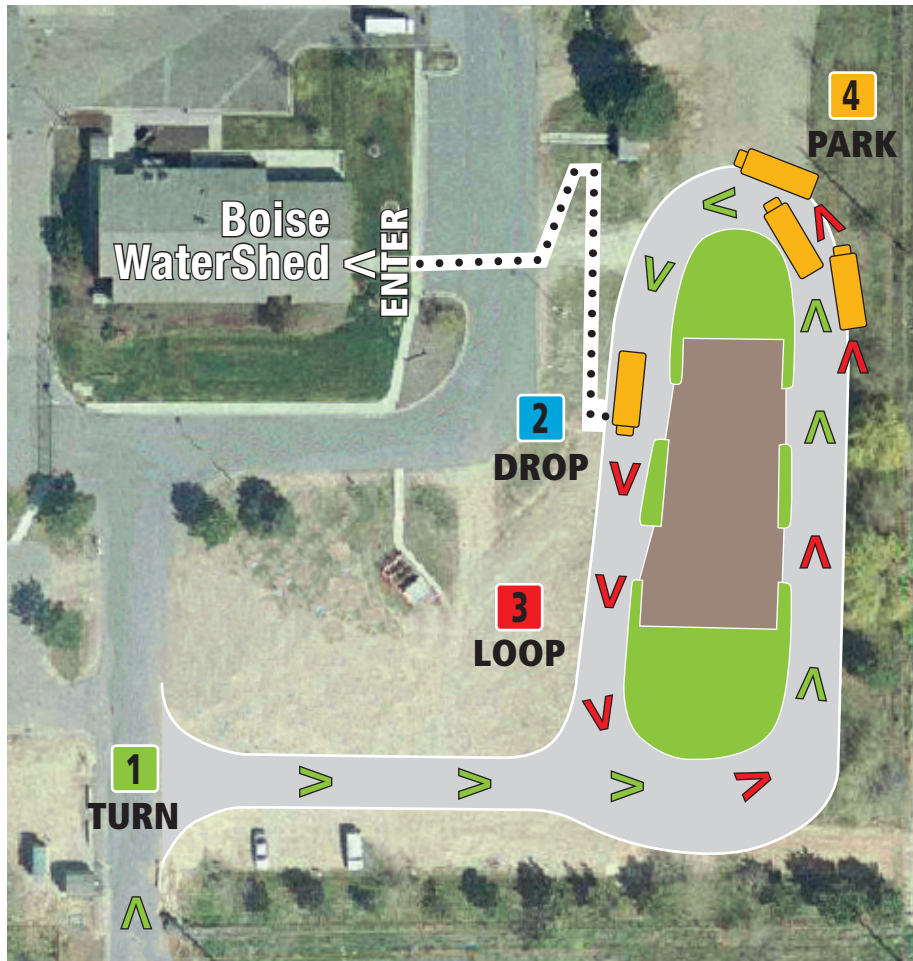

SCHOOL BUS PARKING

Located at the West Boise Wastewater Treatment Plant
11818 West Joplin Rd., off Chinden Blvd. • (208) 608-7300

- 1** Turn right onto paved road inside entrance gate
- 2** Drop off students at base of ramp
- 3** Drive loop back around perimeter of brick lot
- 4** Park on north end with half the bus on the gravel